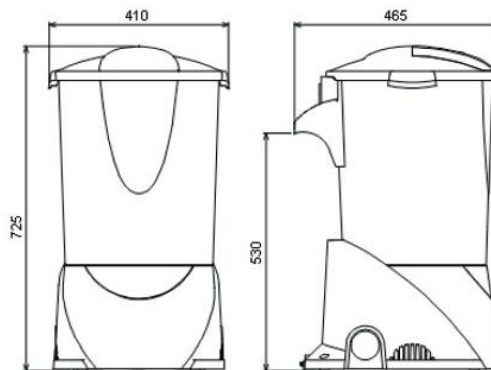

* Pipe length between outdoor grill and the the furthest wall outlet. The exhaust pipe should not exceed ~10 metres.

Specifications may be changed without notice

Base attachment

Inlet kit